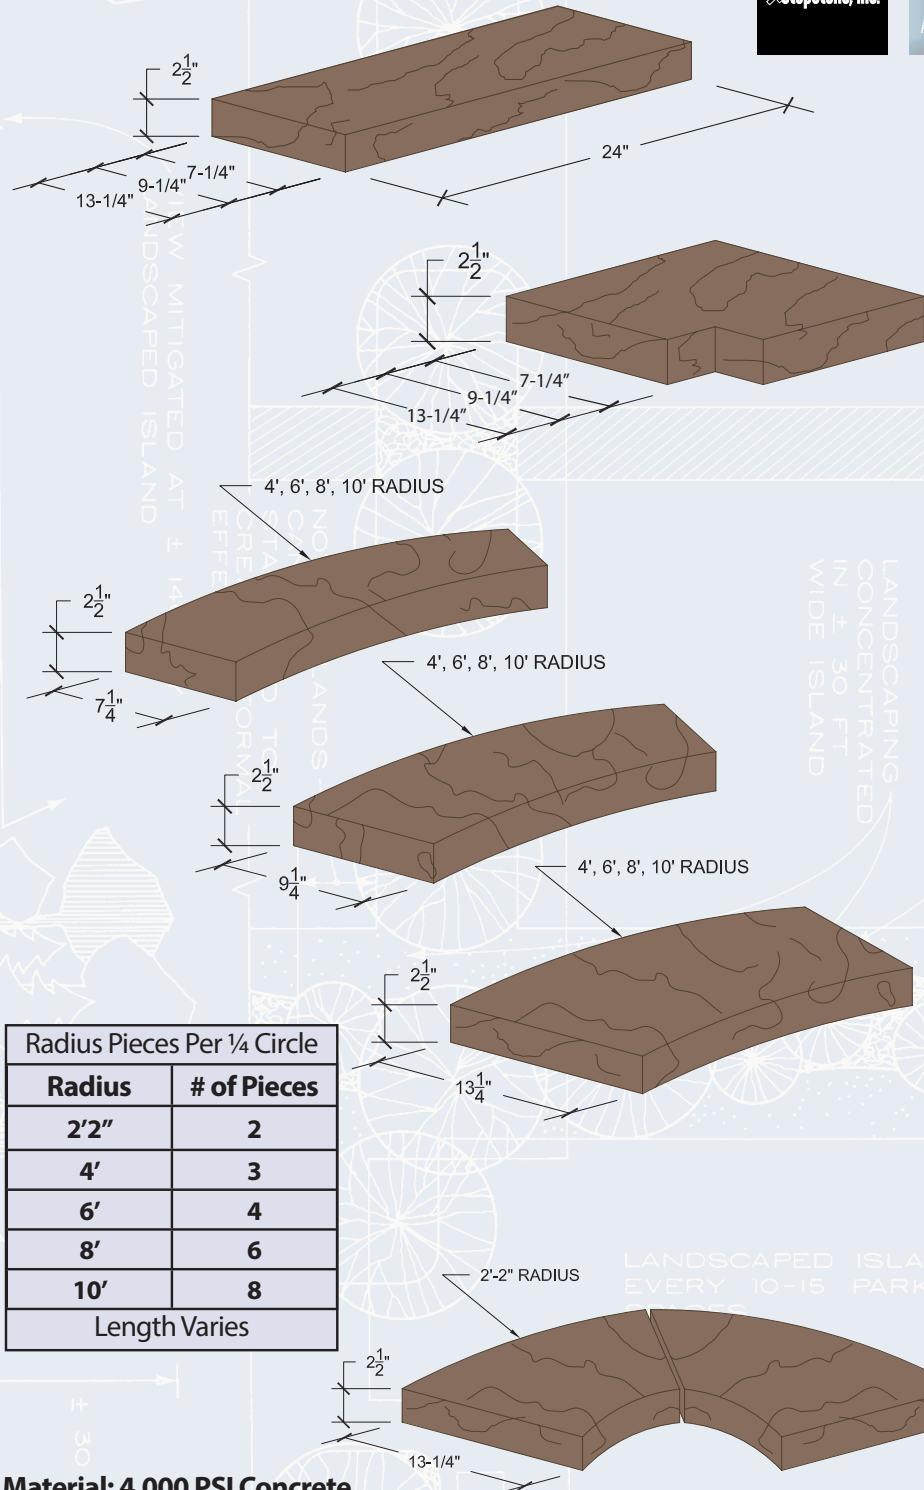

SONORASTONE® WALL CAP -FLAT

ARCHITECTURAL PRECAST CONCRETE PRODUCTS

Sonorastone® Wall Cap Flat has stone texture wrapping seamlessly from top to sidewall.

Visit Our Website

See our latest Jobs!
Visit our website at www.stepstoneinc.com

- Classic Wall Cap
- Pavers
- Pool Coping
- Stair Treads

Sonorastone® Wall Cap Flat

Stepstone, Inc.'s Sonorastone® Wall Cap Line offers the ultimate in durable, aesthetic hardscape. The beautiful slate texture of the Sonorastone® Wall Cap truly has the look and feel of natural stone. The Sonorastone® Wall Cap System combines sophisticated, elegant detailing with high strength, precast concrete.

SONORASTONE®
WALL CAP - FLAT
 ARCHITECTURAL PRECAST CONCRETE PRODUCTS

***See actual color concrete samples before ordering.**

Radius Pieces Per ¼ Circle	
Radius	# of Pieces
2'2"	2
4'	3
6'	4
8'	6
10'	8
Length Varies	