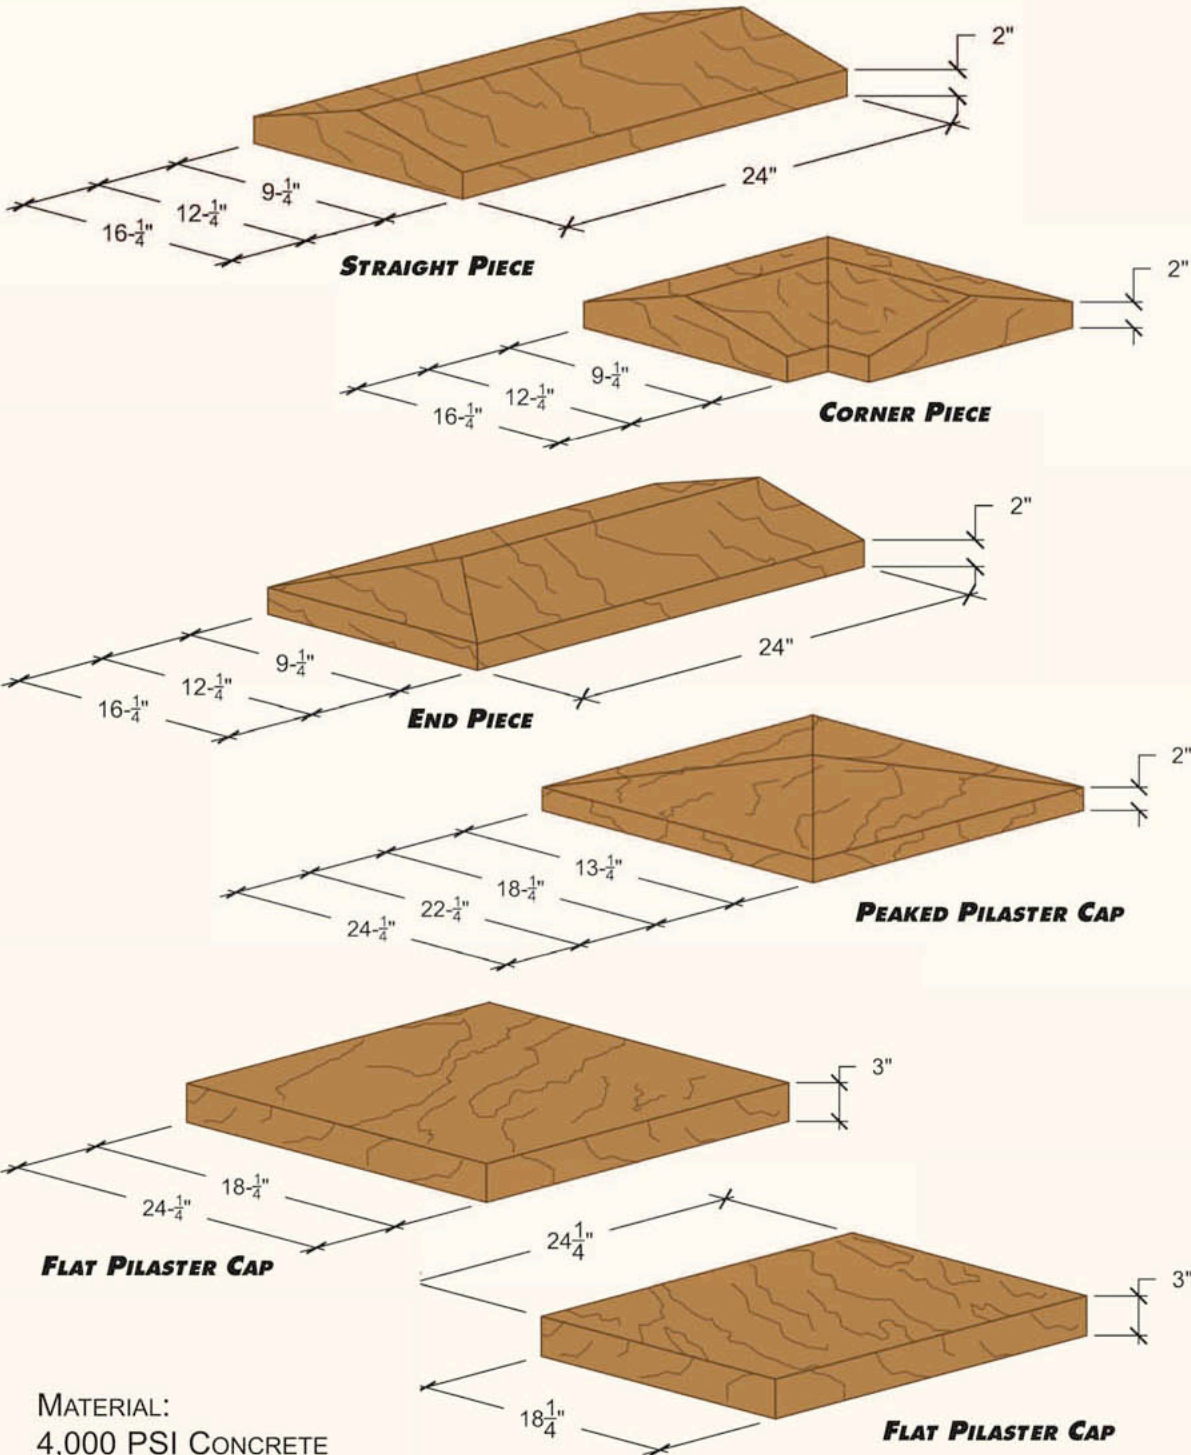

# Sonorastone® Wall Cap

## SIZE & COLOR INFORMATION \*

MATERIAL:  
4,000 PSI CONCRETE

\*PLEASE NOTE: ALL OF OUR PRODUCTS ARE MADE BY HAND FROM NATURAL MATERIALS. VARIATIONS IN COLOR ARE TO BE EXPECTED. TO CONFIRM COLOR, PLEASE REFER TO ACTUAL CONCRETE SAMPLES BEFORE PLACING ORDER. SOME MINOR CHIPPING MAY RESULT FROM SHIPPING, BUT IS NOT DETRIMENTAL TO APPEARANCE OR FUNCTION. ALL SIZES ARE NOMINAL. SEE DETAILS FOR FURTHER INFORMATION. AVAILABLE IN OTHER STANDARD COLORS.

\*See actual color concrete samples before ordering

**Kahlua**

**Wheat**

**Lava Gray  
(French Gray)**

**Terra**

**Desert**

**Sterling**

**Agave**

**Tuscan Amber**