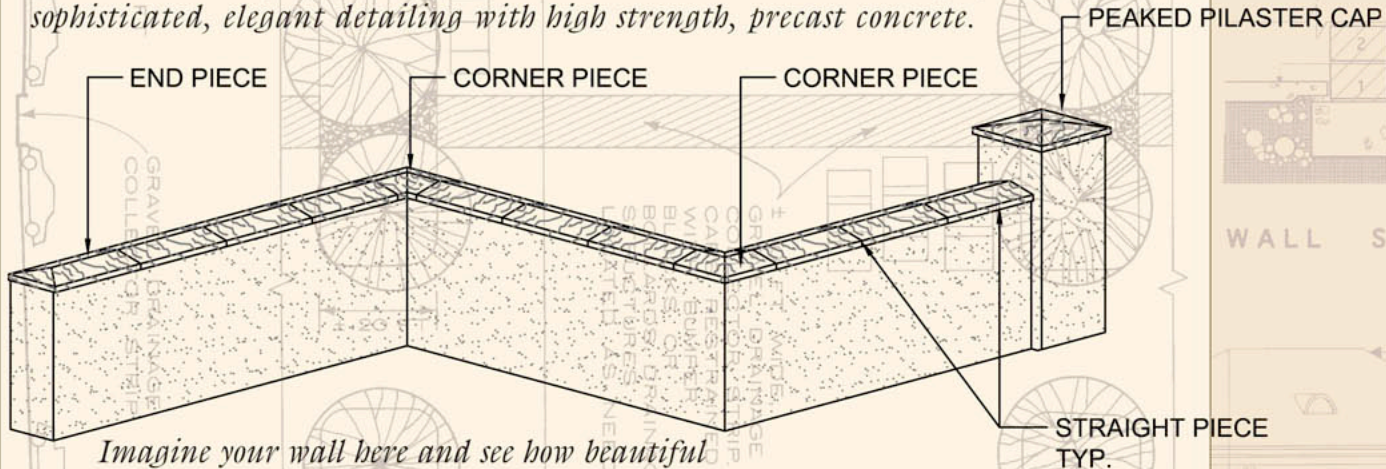

Sonorastone[®] Wall Cap

THE NATURAL STONE COLLECTION

Sonorastone[®] Wall Cap

Stepstone, Inc.'s new Sonorastone[®] Wall Cap Line offers the ultimate in durable, aesthetic hardscape. The beautiful slate texture of the Sonorastone[®] Wall Cap truly has the look and feel of natural stone. The Sonorastone[®] Wall Cap System combines sophisticated, elegant detailing with high strength, precast concrete.

Imagine your wall here and see how beautiful it will be with Sonorastone[®] Wall Cap.