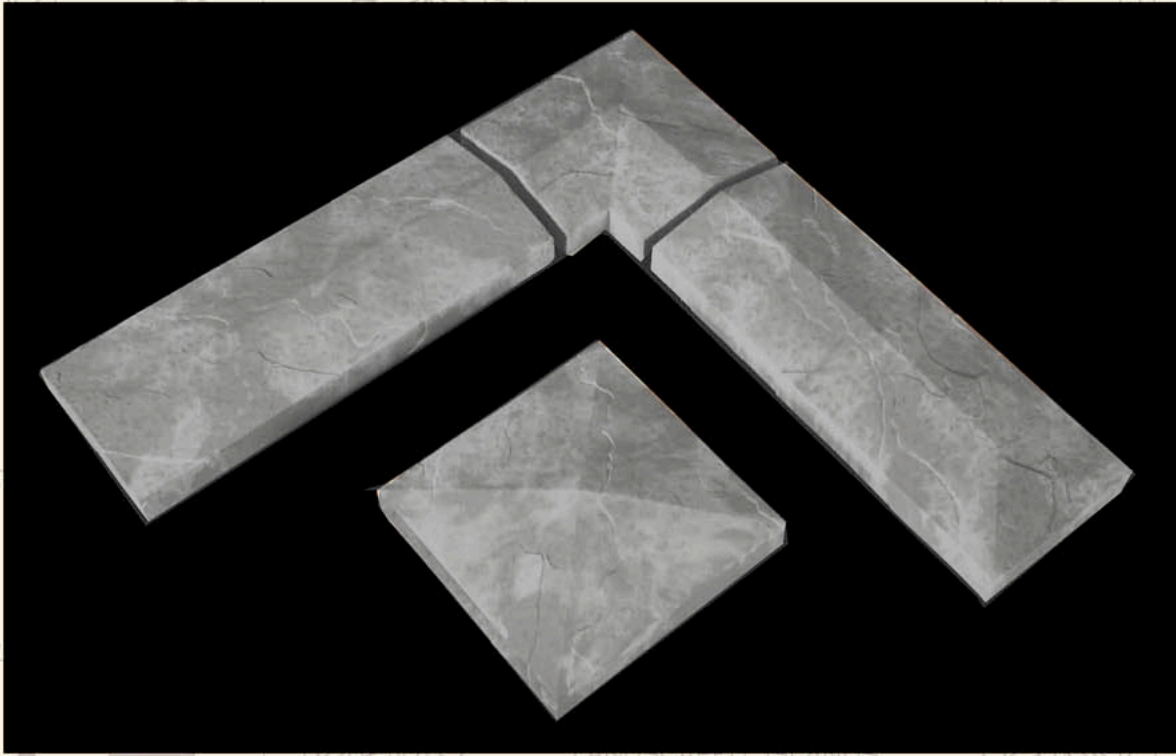

Sonorastone[®] Wall Cap

THE NATURAL STONE COLLECTION

Sonorastone[®] Wall Cap

Stepstone, Inc.'s new Sonorastone[®] Wall Cap Line offers the ultimate in durable, aesthetic hardscape. The beautiful slate texture of the Sonorastone[®] Wall Cap truly has the look and feel of natural stone. The Sonorastone[®] Wall Cap System combines sophisticated, elegant detailing with high strength, precast concrete.

Imagine your wall here and see how beautiful it will be with Sonorastone[®] Wall Cap.