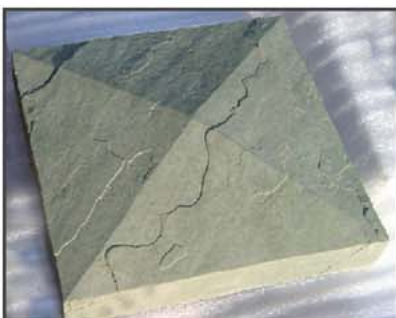

Made of 4,000 psi precast concrete.
Sealed with Envisoseal-stays attractive.
Slate Finish on top & sides. Rough on bottom.
Printed colors vary-ask for actual samples.

Widths: 9-1/4"; 12-1/4" 16-1/4"

OTHER SHAPES: 18" X 3" X 24" flat bench
Peaked Pilaster Caps +1/4": 13", 18", 22", 24"
Flat Pilasters: 18-1/4"& 24-1/4"square X 3"
Available with square holes for lights

Terra Color

Flint Color

Desert Color

Call or email for quote: Bruce or Cidel
BUILDING SYSTEMS Hawaii
800 353 0934 • bsystems@kona.net

Agave PILASTER CAP

LAVA GRAY: top: CORNER, left: STRAIGHT; right: END
THESE PICTURES DON'T DO JUSTICE TO OUR COLORS--ASK FOR SAMPLES!