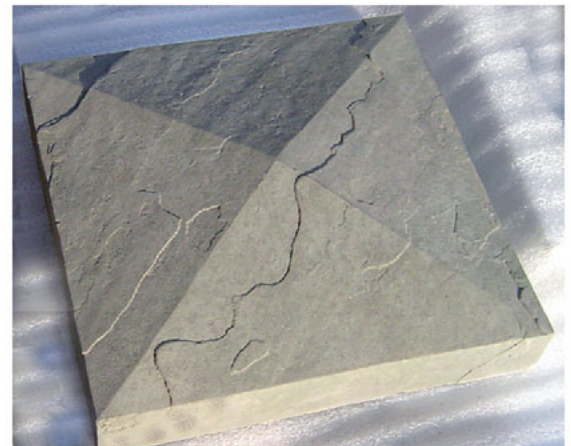

STEPSTONE, INC.

Distributed in Hawaii by **BUILDING SYSTEMS Hawaii**

Sonorastone PILASTER CAP DETAILS

SIDE

ISOMETRIC

TOP

HEIGHT:
VARIES
LENGTH: SQUARE

- *SIZE: 13-1/4" SQ.
- *SIZE: 18-1/4" SQ.
- *SIZE: 22-1/4" SQ.
- *SIZE: 24-1/4" SQ.

FLAT PILASTER CAPS AVAILABLE IN:

- 18-1/4" X 3"
- 24-1/4" X 3"

ALSO 18-1/4 X 3 X 24
SUITABLE FOR
BENCHES or
WALL CAPS

Above: Gray Pilaster Cap with hole for light.
Below: Agave color Peaked Pilaster Cap

Notes:

1. PRECAST UNITS ARE INDIVIDUALLY HAND CAST. LENGTHS ARE APPROXIMATE. SOME VARIATIONS ARE EXPECTED.
2. INSTALLATION TO BE COMPLETED IN ACCORDANCE WITH GENERALLY ACCEPTED MASONRY PRACTICE.
3. SONORASTONE FINISH ON TOP & SIDES. ROUGH FINISH ON BOTTOM TO AID ADHESION TO WALL.
4. PRECAST UNITS MAY BE CUT TO FIT FIELD CONITIONS.