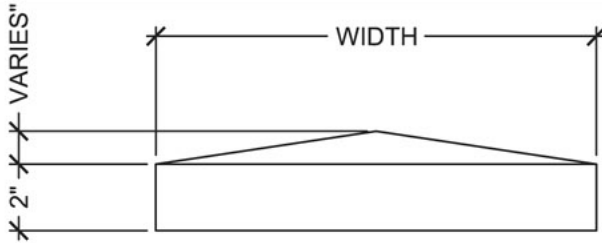

STEPSTONE, INC.

Distributed in Hawaii by **BUILDING SYSTEMS Hawaii**

Sonorastone PILASTER CAP DETAILS

SIDE

ISOMETRIC

TOP

HEIGHT:
VARIES
LENGTH: SQUARE

- *SIZE: 13-1/4" SQ.
- *SIZE: 18-1/4" SQ.
- *SIZE: 22-1/4" SQ.
- *SIZE: 24-1/4" SQ.

FLAT PILASTER CAPS AVAILABLE IN:

- 18-1/4" X 3"
- 24-1/4" X 3"

ALSO 18-1/4 X 3 X 24
SUITABLE FOR
BENCHES or
WALL CAPS

Above: Gray Pilaster Cap with hole for light.
Below: Agave color Peaked Pilaster Cap

Notes: