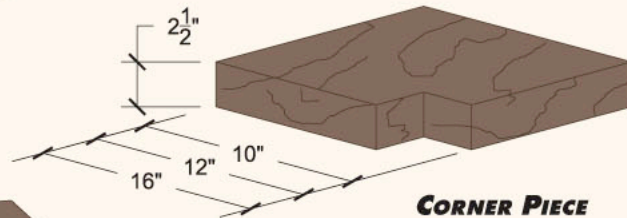

STEPSTONE INC.

Sonorastone® Wall Cap-Flat

SIZE & COLOR INFORMATION *

STRAIGHT PIECE

CORNER PIECE

4', 6', 8', 10' RADIUS

4', 6', 8', 10' RADIUS

RADIUS PIECES

4', 6', 8', 10' RADIUS

Radius Pieces Per 1/4 Circle	
Radius	# of Pieces
2'2"	2
4'	3
6'	4
8'	6
10'	8
Length Varies	

MATERIAL:
4,000 PSI CONCRETE

*PLEASE NOTE: ALL OF OUR PRODUCTS ARE MADE BY HAND FROM NATURAL MATERIALS. VARIATIONS IN COLOR ARE TO BE EXPECTED. TO CONFIRM COLOR, PLEASE REFER TO ACTUAL CONCRETE SAMPLES BEFORE PLACING ORDER. SOME MINOR CHIPPING MAY RESULT FROM SHIPPING, BUT IS NOT DETRIMENTAL TO APPEARANCE OR FUNCTION. ALL SIZES ARE NOMINAL. SEE DETAILS FOR FURTHER INFORMATION. AVAILABLE IN OTHER STANDARD COLORS.