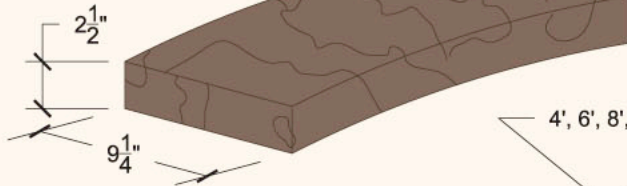

STEPSTONE INC.

Sonorastone® Wall Cap-Flat

SIZE & COLOR INFORMATION *

STRAIGHT PIECE

CORNER PIECE

4', 6', 8', 10' RADIUS

4', 6', 8', 10' RADIUS

RADIUS PIECES

4', 6', 8', 10' RADIUS

Radius Pieces Per 1/4 Circle	
Radius	# of Pieces
2'2"	2
4'	3
6'	4
8'	6
10'	8
Length Varies	

MATERIAL:
4,000 PSI CONCRETE

*PLEASE NOTE: ALL OF OUR PRODUCTS ARE MADE BY HAND FROM NATURAL MATERIALS. VARIATIONS IN COLOR ARE TO BE EXPECTED. TO CONFIRM COLOR, PLEASE REFER TO ACTUAL CONCRETE SAMPLES BEFORE PLACING ORDER. SOME MINOR CHIPPING MAY RESULT FROM SHIPPING, BUT IS NOT DETRIMENTAL TO APPEARANCE OR FUNCTION. ALL SIZES ARE NOMINAL. SEE DETAILS FOR FURTHER INFORMATION. AVAILABLE IN OTHER STANDARD COLORS.