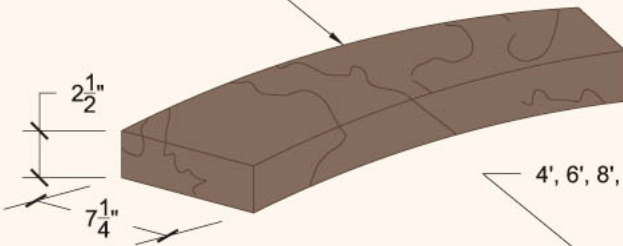

STEPSTONE INC.

Sonorastone® Wall Cap-Flat

SIZE & COLOR INFORMATION *

STRAIGHT PIECE

CORNER PIECE

4', 6', 8', 10' RADIUS

4', 6', 8', 10' RADIUS

RADIUS PIECES

4', 6', 8', 10' RADIUS

Radius Pieces Per 1/4 Circle	
Radius	# of Pieces
2'2"	2
4'	3
6'	4
8'	6
10'	8
Length Varies	

MATERIAL:
4,000 PSI CONCRETE

*PLEASE NOTE: ALL OF OUR PRODUCTS ARE MADE BY HAND FROM NATURAL MATERIALS. VARIATIONS IN COLOR ARE TO BE EXPECTED. TO CONFIRM COLOR, PLEASE REFER TO ACTUAL CONCRETE SAMPLES BEFORE PLACING ORDER. SOME MINOR CHIPPING MAY RESULT FROM SHIPPING, BUT IS NOT DETRIMENTAL TO APPEARANCE OR FUNCTION. ALL SIZES ARE NOMINAL. SEE DETAILS FOR FURTHER INFORMATION. AVAILABLE IN OTHER STANDARD COLORS.