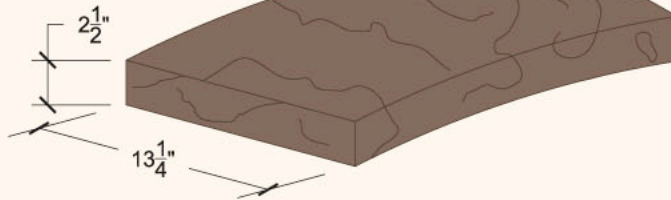

STEPSTONE INC.

Sonorastone® Wall Cap-Flat

SIZE & COLOR INFORMATION *

STRAIGHT PIECE

CORNER PIECE

4', 6', 8', 10' RADIUS

4', 6', 8', 10' RADIUS

RADIUS PIECES

4', 6', 8', 10' RADIUS

Radius Pieces Per 1/4 Circle	
Radius	# of Pieces
2'2"	2
4'	3
6'	4
8'	6
10'	8
Length Varies	

MATERIAL:
4,000 PSI CONCRETE

*PLEASE NOTE: ALL OF OUR PRODUCTS ARE MADE BY HAND FROM NATURAL MATERIALS. VARIATIONS IN COLOR ARE TO BE EXPECTED. TO CONFIRM COLOR, PLEASE REFER TO ACTUAL CONCRETE SAMPLES BEFORE PLACING ORDER. SOME MINOR CHIPPING MAY RESULT FROM SHIPPING, BUT IS NOT DETRIMENTAL TO APPEARANCE OR FUNCTION. ALL SIZES ARE NOMINAL. SEE DETAILS FOR FURTHER INFORMATION. AVAILABLE IN OTHER STANDARD COLORS.