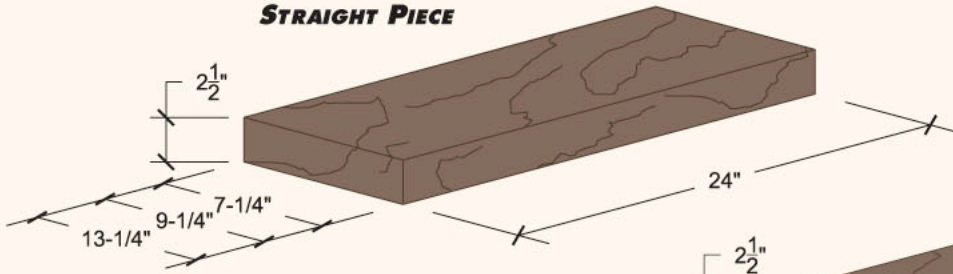

STEPSTONE INC.

Sonorastone® Wall Cap-Flat

SIZE & COLOR INFORMATION *

STRAIGHT PIECE

CORNER PIECE

4', 6', 8', 10' RADIUS

4', 6', 8', 10' RADIUS

RADIUS PIECES

4', 6', 8', 10' RADIUS

Radius Pieces Per 1/4 Circle	
Radius	# of Pieces
2'2"	2
4'	3
6'	4
8'	6
10'	8
Length Varies	

MATERIAL:
4,000 PSI CONCRETE

*PLEASE NOTE: ALL OF OUR PRODUCTS ARE MADE BY HAND FROM NATURAL MATERIALS. VARIATIONS IN COLOR ARE TO BE EXPECTED. TO CONFIRM COLOR, PLEASE REFER TO ACTUAL CONCRETE SAMPLES BEFORE PLACING ORDER. SOME MINOR CHIPPING MAY RESULT FROM SHIPPING, BUT IS NOT DETRIMENTAL TO APPEARANCE OR FUNCTION. ALL SIZES ARE NOMINAL. SEE DETAILS FOR FURTHER INFORMATION. AVAILABLE IN OTHER STANDARD COLORS.