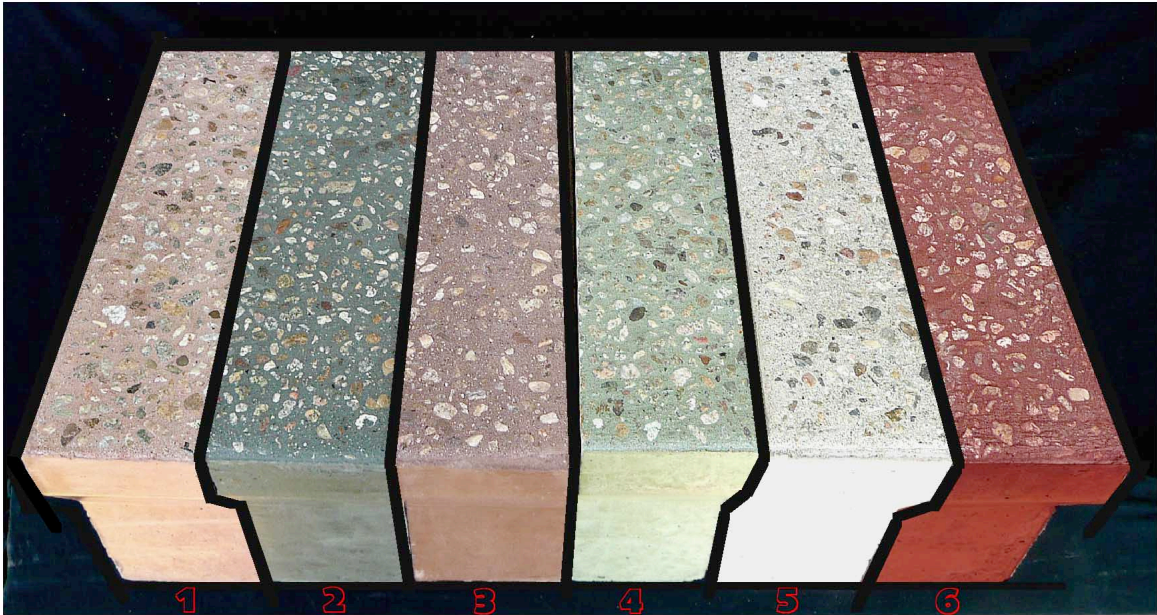

# Color Picker

## Long-Span Closed-Riser STEPTREADS by Stepstone Inc

### Special Hawaiian Texture.

**Note: this is a hand-made product, and aggregate varies from time to time, and from worker to worker -- best to get actual sample(s).**

1.Malibu 509 2.Agave 512 3.Cafe Brown 507 4.Iceberg Green 505 5.Granada White 501 6.Brick Red 516

7.Hawaiian Sand 506 8.Expresso Brown 508 9.Caramel 510 10.Santa Fe Buff 503 11.Porcelain 513 12.French Gray 504