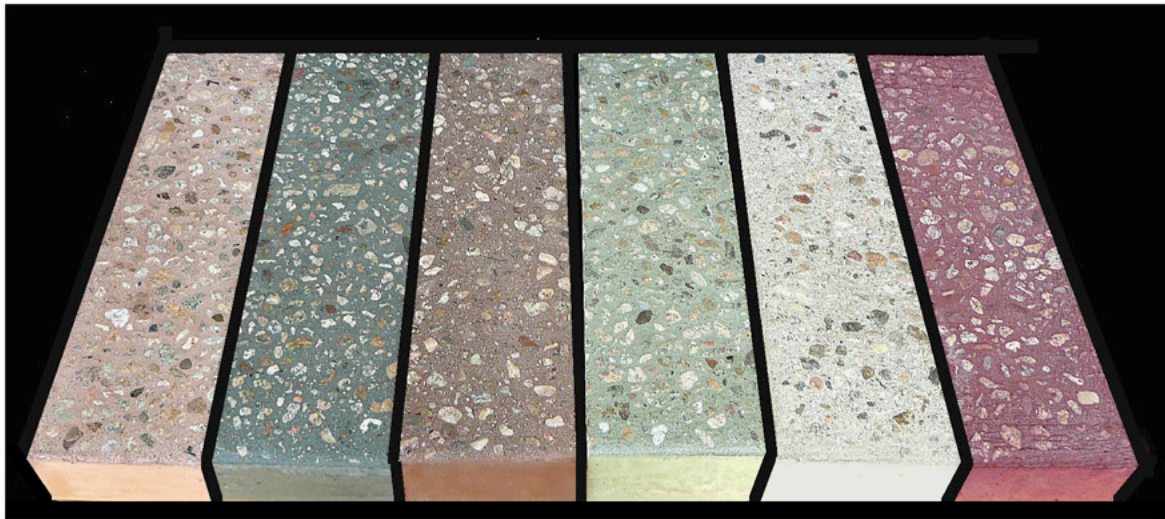

Color Picker

Open-Riser StairTreads by Stepstone Inc

Above STEPTREADS have the popular Bullnose,
in the favorite color: Hawaiian Sand

Special Hawaiian Texture Less-Exposed Aggregate . . . Gentler on Bare Feet!

1. Malibu 509 2. Agave 512 3. Cafe Brown 507 4. Iceberg Green 505 5. Granada White 501 6. Brick Red 516

7. Hawaiian Sand 506 8. Espresso Brown 508 9. Caramel 510 10. Santa Fe Buff 503 11. Porcelain 513 12. French Gray 504

Standard Colors: #5 Granada, & #7 Hawaiian Sand. Add \$3 for others.

Note: Before making your final decision, it is safest to request an actual color slice.

BUILDING SYSTEMSHAWAII web: buildingssystemshawaii.com