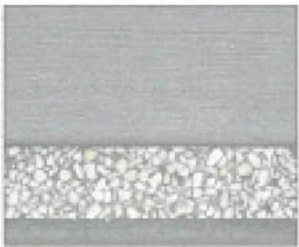

FRENCH GRAY