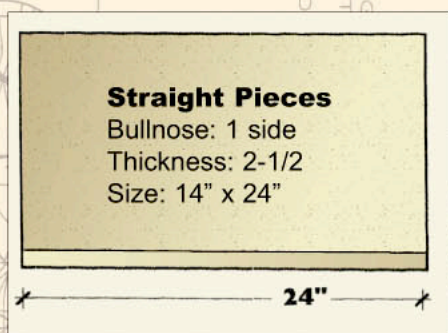

Coping Details Classic Colors*

Classic Radius Coping

Straight Pool Coping

One Sided Bullnose

SIZES:

Straight: 14" x 24" x 2-1/2"
Inside Corner: 14" x 16" x 2-1/2"
Outside Corner: 14" x 16" x 2-1/2"

AVAILABLE RADIUS SIZES: