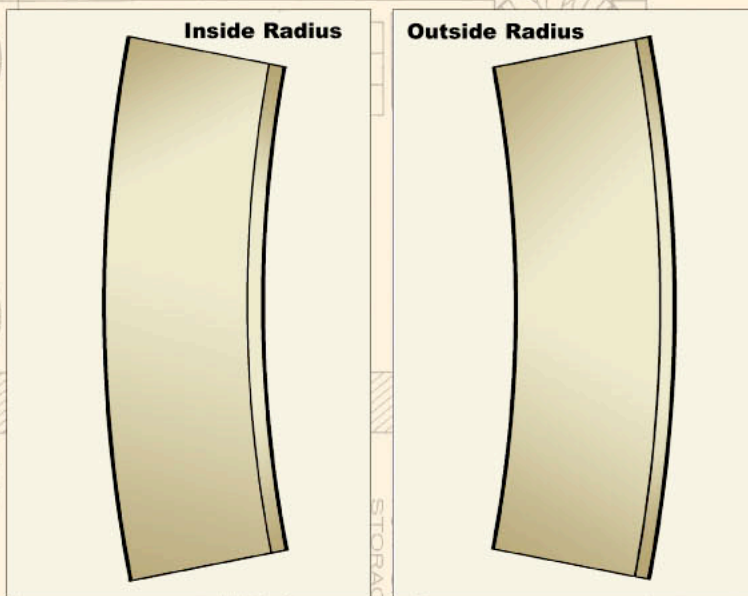

Coping Details Classic Colors*

Classic Radius Coping

Straight Pool Coping

One Sided Bullnose

SIZES:

Straight: 14" x 24" x 2-1/2"
Inside Corner: 14" x 16" x 2-1/2"
Outside Corner: 14" x 16" x 2-1/2"

AVAILABLE RADIUS SIZES:

Inside: 1' 2' 3' 4' 6' 8'
Outside: 2' 3' 4' 6' 8'

Classic Pool Coping is made from 4000 psi Hardrock Concrete, using Type III Cement. Non-slip Stipple or Sand Blast finish available.

*All Materials are natural, therefore some variation in color and texture is to be expected. Before ordering, Stepstone strongly recommends that you make your color selection using actual color concrete samples found at your local dealer. Sizes nominal.

* NOTE: Appliqués, veneers and items that add to the width of the gunnite wall need to be considered before determining radius. Standard radius pieces might require field cutting to accommodate a non-standard radius.