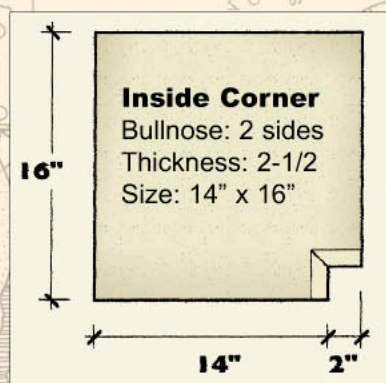

Coping Details Classic Colors*

Classic Radius Coping

Straight Pool Coping

One Sided Bullnose

SIZES:

Straight: 14" x 24" x 2-1/2"
Inside Corner: 14" x 16" x 2-1/2"
Outside Corner: 14" x 16" x 2-1/2"

AVAILABLE RADIUS SIZES: