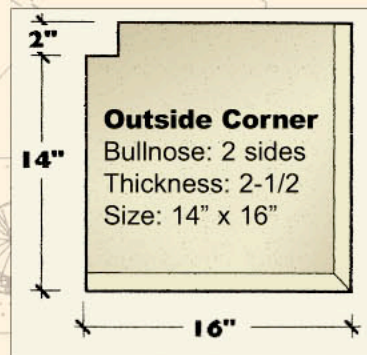

Coping Details Classic Colors*

Classic Radius Coping

Straight Pool Coping

One Sided Bullnose

SIZES:

Straight: 14" x 24" x 2-1/2"
Inside Corner: 14" x 16" x 2-1/2"
Outside Corner: 14" x 16" x 2-1/2"

AVAILABLE RADIUS SIZES:

Inside: 1' 2' 3' 4' 6' 8'
Outside: 2' 3' 4' 6' 8'

Classic Pool Coping is made from 4000 psi Hardrock Concrete, using Type III Cement. Non-slip Stipple or Sand Blast finish available.

*All Materials are natural, therefore some variation in color and texture is to be expected. Before ordering, Stepstone strongly recommends that you make your color selection using actual color concrete samples found at your local dealer. Sizes nominal.