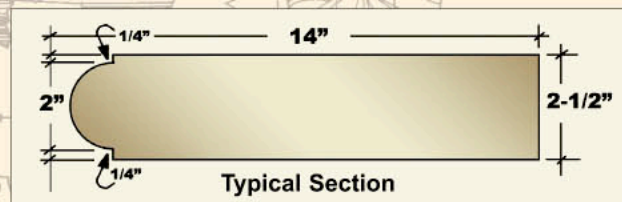

Coping Details Classic Colors*

Classic Radius Coping

Straight Pool Coping

One Sided Bullnose

SIZES:

Straight: 14" x 24" x 2-1/2"
Inside Corner: 14" x 16" x 2-1/2"
Outside Corner: 14" x 16" x 2-1/2"

AVAILABLE RADIUS SIZES:

Inside: 1' 2' 3' 4' 6' 8'
Outside: 2' 3' 4' 6' 8'

Classic Pool Coping is made from 4000 psi Hardrock Concrete, using Type III Cement. Non-slip Stipple or Sand Blast finish available.

*All Materials are natural, therefore some variation in color and texture is to be expected. Before ordering, Stepstone strongly recommends that you make your color selection using actual color concrete samples found at your local dealer. Sizes nominal.

* NOTE: Appliqués, veneers and items that add to the width of the gunnite wall need to be considered before determining radius. Standard radius pieces might require field cutting to accommodate a non-standard radius.