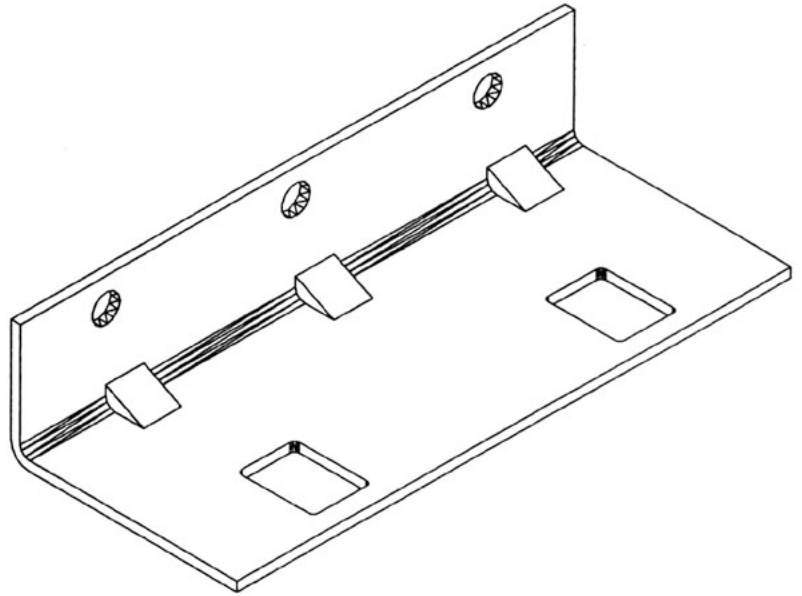

TOP VIEW

ISOMETRIC VIEW

STEPTREAD ANGLE BRACKET DETAILS

FRONT VIEW

SIDE VIEW

STEPSTONE, INC
 Hawaii Distributor:
BUILDING SYSTEMS Hawaii
 808 885 0987 800 353 0934

DRAWN BY: ALFRED J.
 DATE: 11-15-2005
 SCALE: N/A

DRAWING TITLE: BOLT-ON ANGLE BRACKET
 CHECKED BY: BONNIE S.

REV. #: X
 SHEET #: 1 of 1