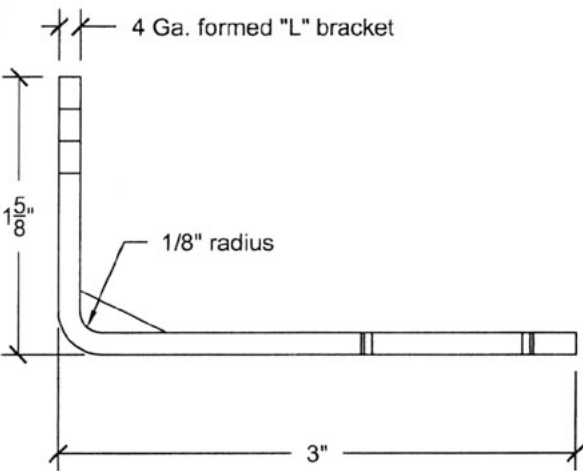

TOP VIEW

ISOMETRIC VIEW

STEPTREAD ANGLE BRACKET DETAILS

FRONT VIEW

SIDE VIEW

STEPSTONE, INC
 Hawaii Distributor:
BUILDING SYSTEMS Hawaii
 808 885 0987 800 353 0934

DRAWN BY: ALFRED J.
 DATE: 11-15-2005
 SCALE: N/A

DRAWING TITLE: BOLT-ON ANGLE BRACKET
 CHECKED BY: BONNIE S.

REV. #: X
 SHEET #: 1 of 1