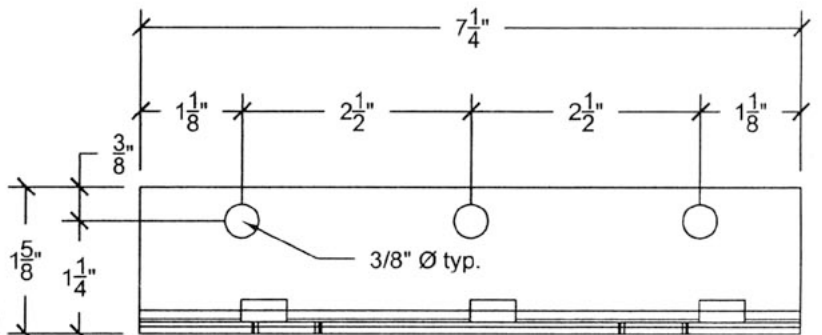

TOP VIEW

ISOMETRIC VIEW

STEPTREAD ANGLE BRACKET DETAILS

FRONT VIEW

SIDE VIEW

STEPSTONE, INC
 Hawaii Distributor:
BUILDING SYSTEMS Hawaii
 808 885 0987 800 353 0934

DRAWN BY: ALFRED J.
 DATE: 11-15-2005
 SCALE: N/A

DRAWING TITLE: BOLT-ON ANGLE BRACKET
 CHECKED BY: BONNIE S.

REV. #: X
 SHEET #: 1 of 1